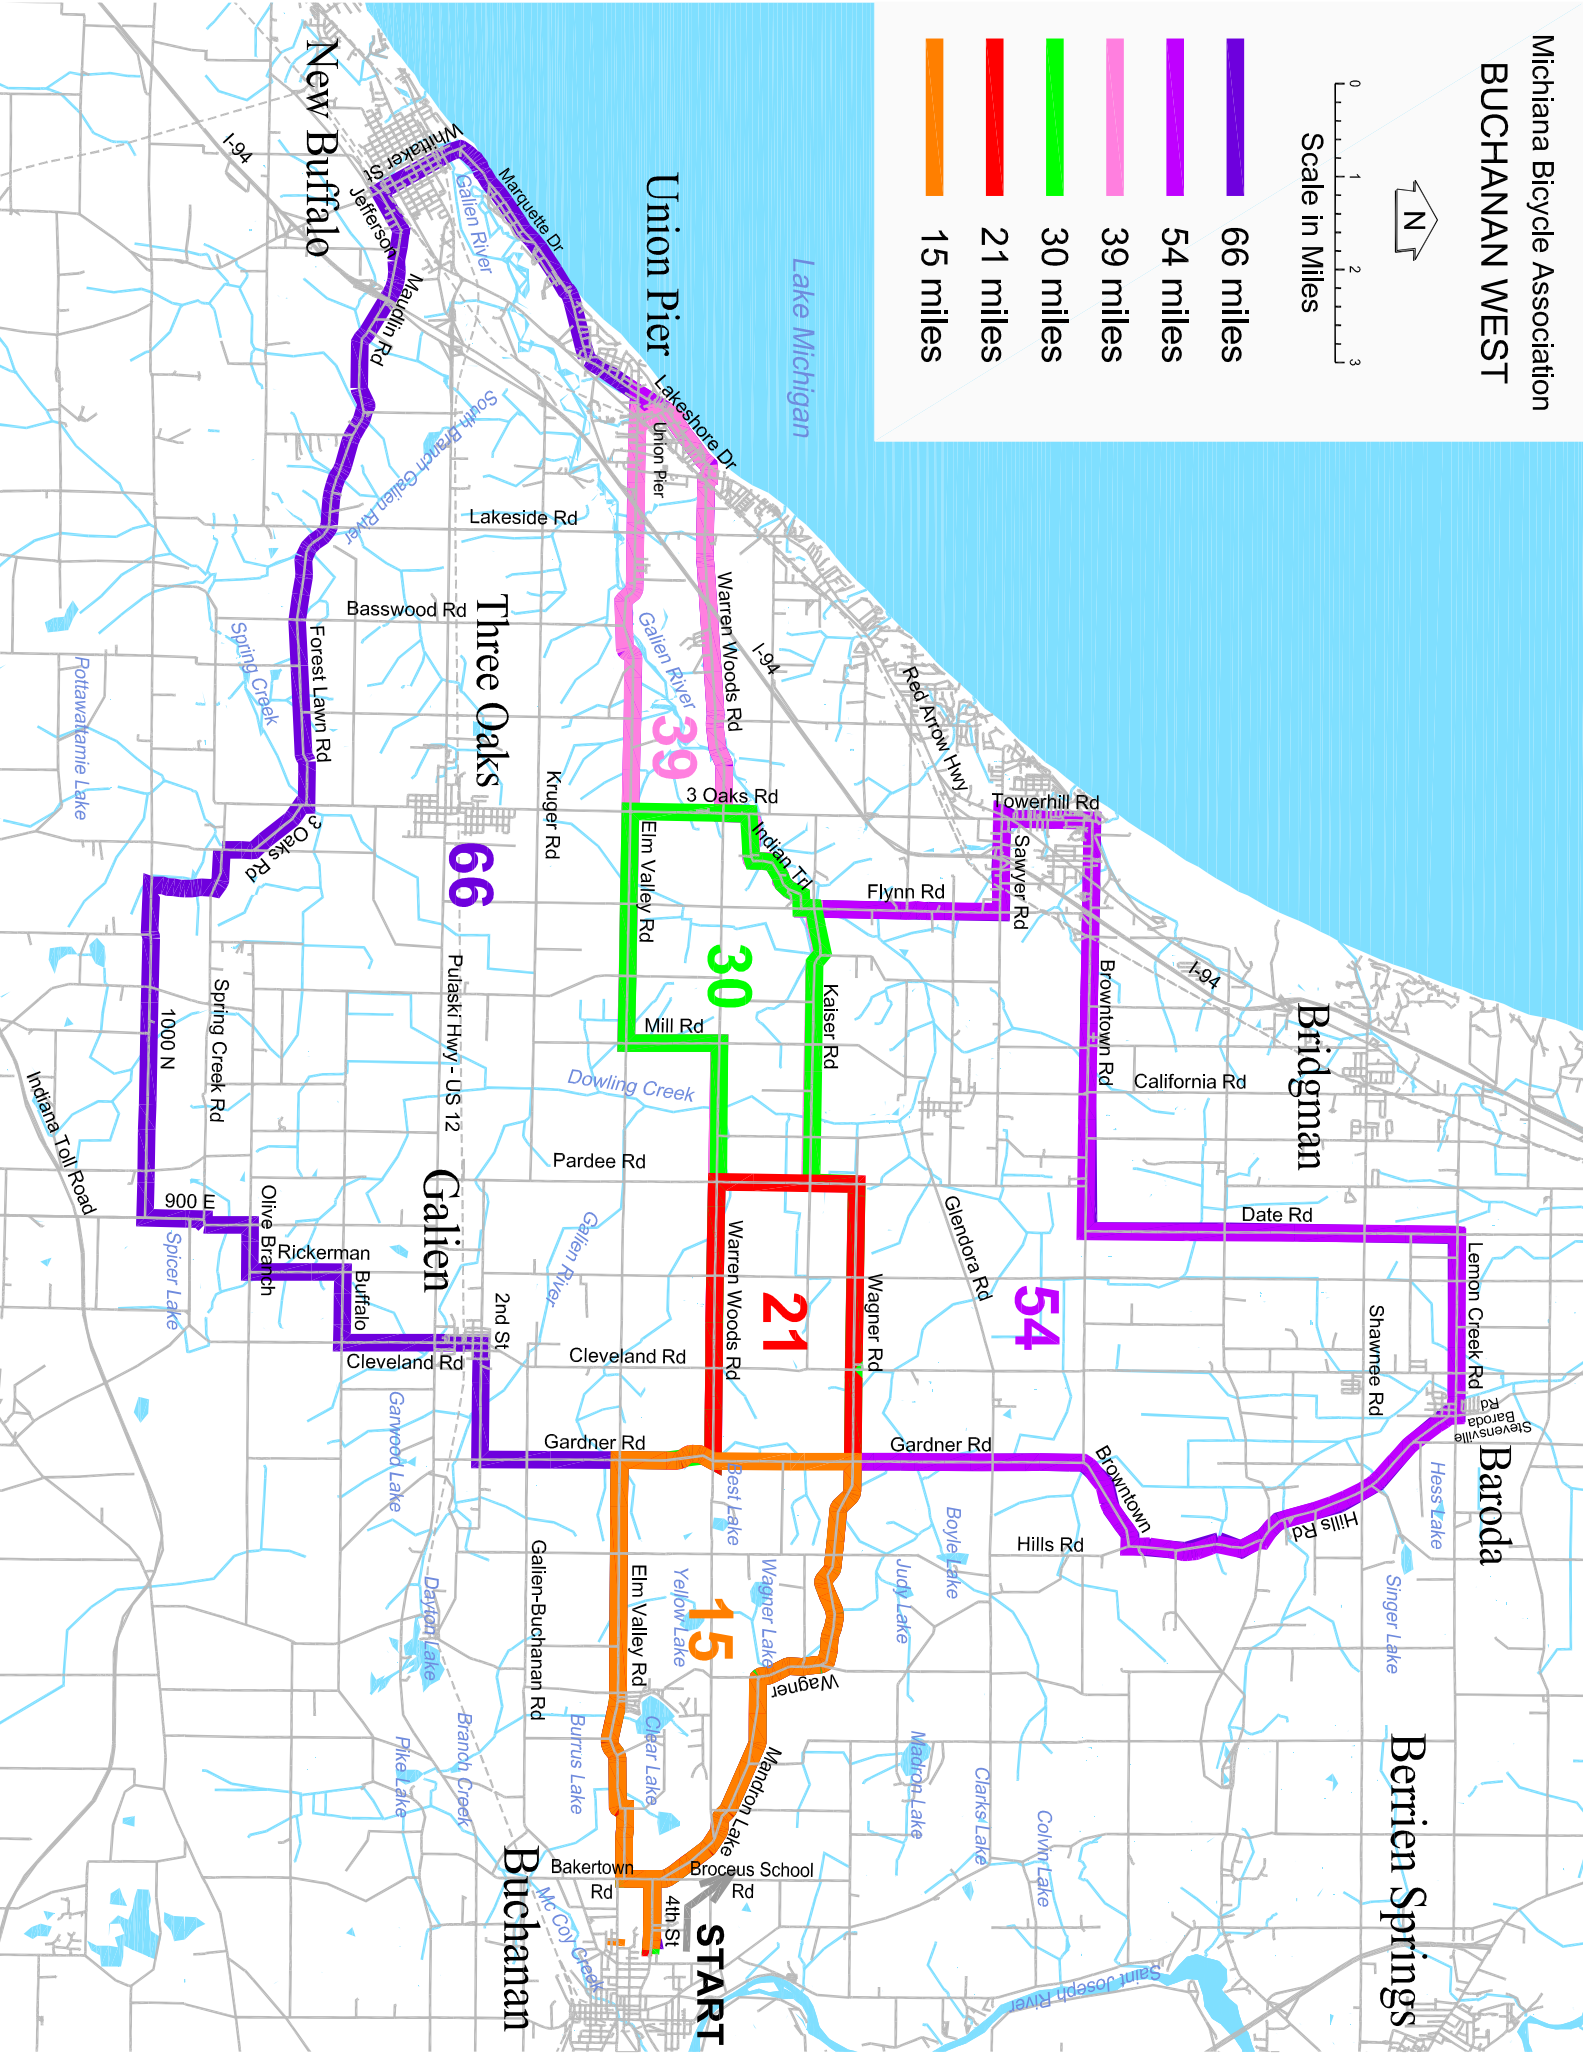

Michiana Bicycle Association  
**BUCHANAN WEST**

Scale in Miles  
0 1 2 3

- 66 miles
- 54 miles
- 39 miles
- 30 miles
- 21 miles
- 15 miles

**Buchanan West:** Buchanan Middle School (610 W 4th St.) is a few blocks north and west of the town center.

**66 MILES**

WEST ON 4<sup>TH</sup>  
 R BROCEUS SCHOOL  
 L MADRON LAKE/  
 WAGNER  
 R GARDNER  
 R BROWNTOWN  
 L HILLS (TO BARODA)  
 R STEVENSVILLE-  
 BARODA  
 L LEMON CREEK  
 L DATE  
 R BROWNTOWN  
 L TOWERHILL  
 L SAWYER  
 R FLYNN  
 R INDIAN TRAIL  
 L THREE OAKS  
 R WARREN WOODS  
 L LAKESHORE  
 R MARQUETTE  
 L WHITTAKER  
 (NEW BUFFALO)  
 L JEFFERSON/MAUDLIN  
 R THREE OAKS  
 BEAR L THREE OAKS  
 L SPRING CREEK  
 R SPRING CREEK  
 L 1000 N  
 L 900 E/NYE  
 R OLIVE BRANCH  
 L RICKERMAN  
 L CLEVELAND (GALIEN)  
 R 2<sup>ND</sup>  
 L GARDNER  
 R ELM VALLEY  
 L BAKERTOWN  
 R 4<sup>TH</sup>

**54 MILES**

WEST ON 4<sup>TH</sup>  
 R BROCEUS SCHOOL  
 L MADRON LAKE/  
 WAGNER  
 R GARDNER

R BROWNTOWN  
 L HILLS (TO BARODA)  
 R STEVENSVILLE-  
 BARODA  
 L LEMON CREEK  
 L DATE  
 R BROWNTOWN  
 L TOWERHILL  
 L SAWYER  
 R FLYNN  
 R INDIAN TRAIL  
 L THREE OAKS  
 R WARREN WOODS  
 L LAKESHORE  
 L TOWNLINE/UNION  
 PIER/ELM VALLEY  
 L MILL  
 R WARREN WOODS  
 R GARDNER  
 L ELM VALLEY  
 L BAKERTOWN  
 R 4<sup>TH</sup>

Rest stops: New Buffalo & Galien (66 mis.); Baroda (54, 66); Union Pier (39-66); Three Oaks Rd @ Warren Woods Rd (30-66).