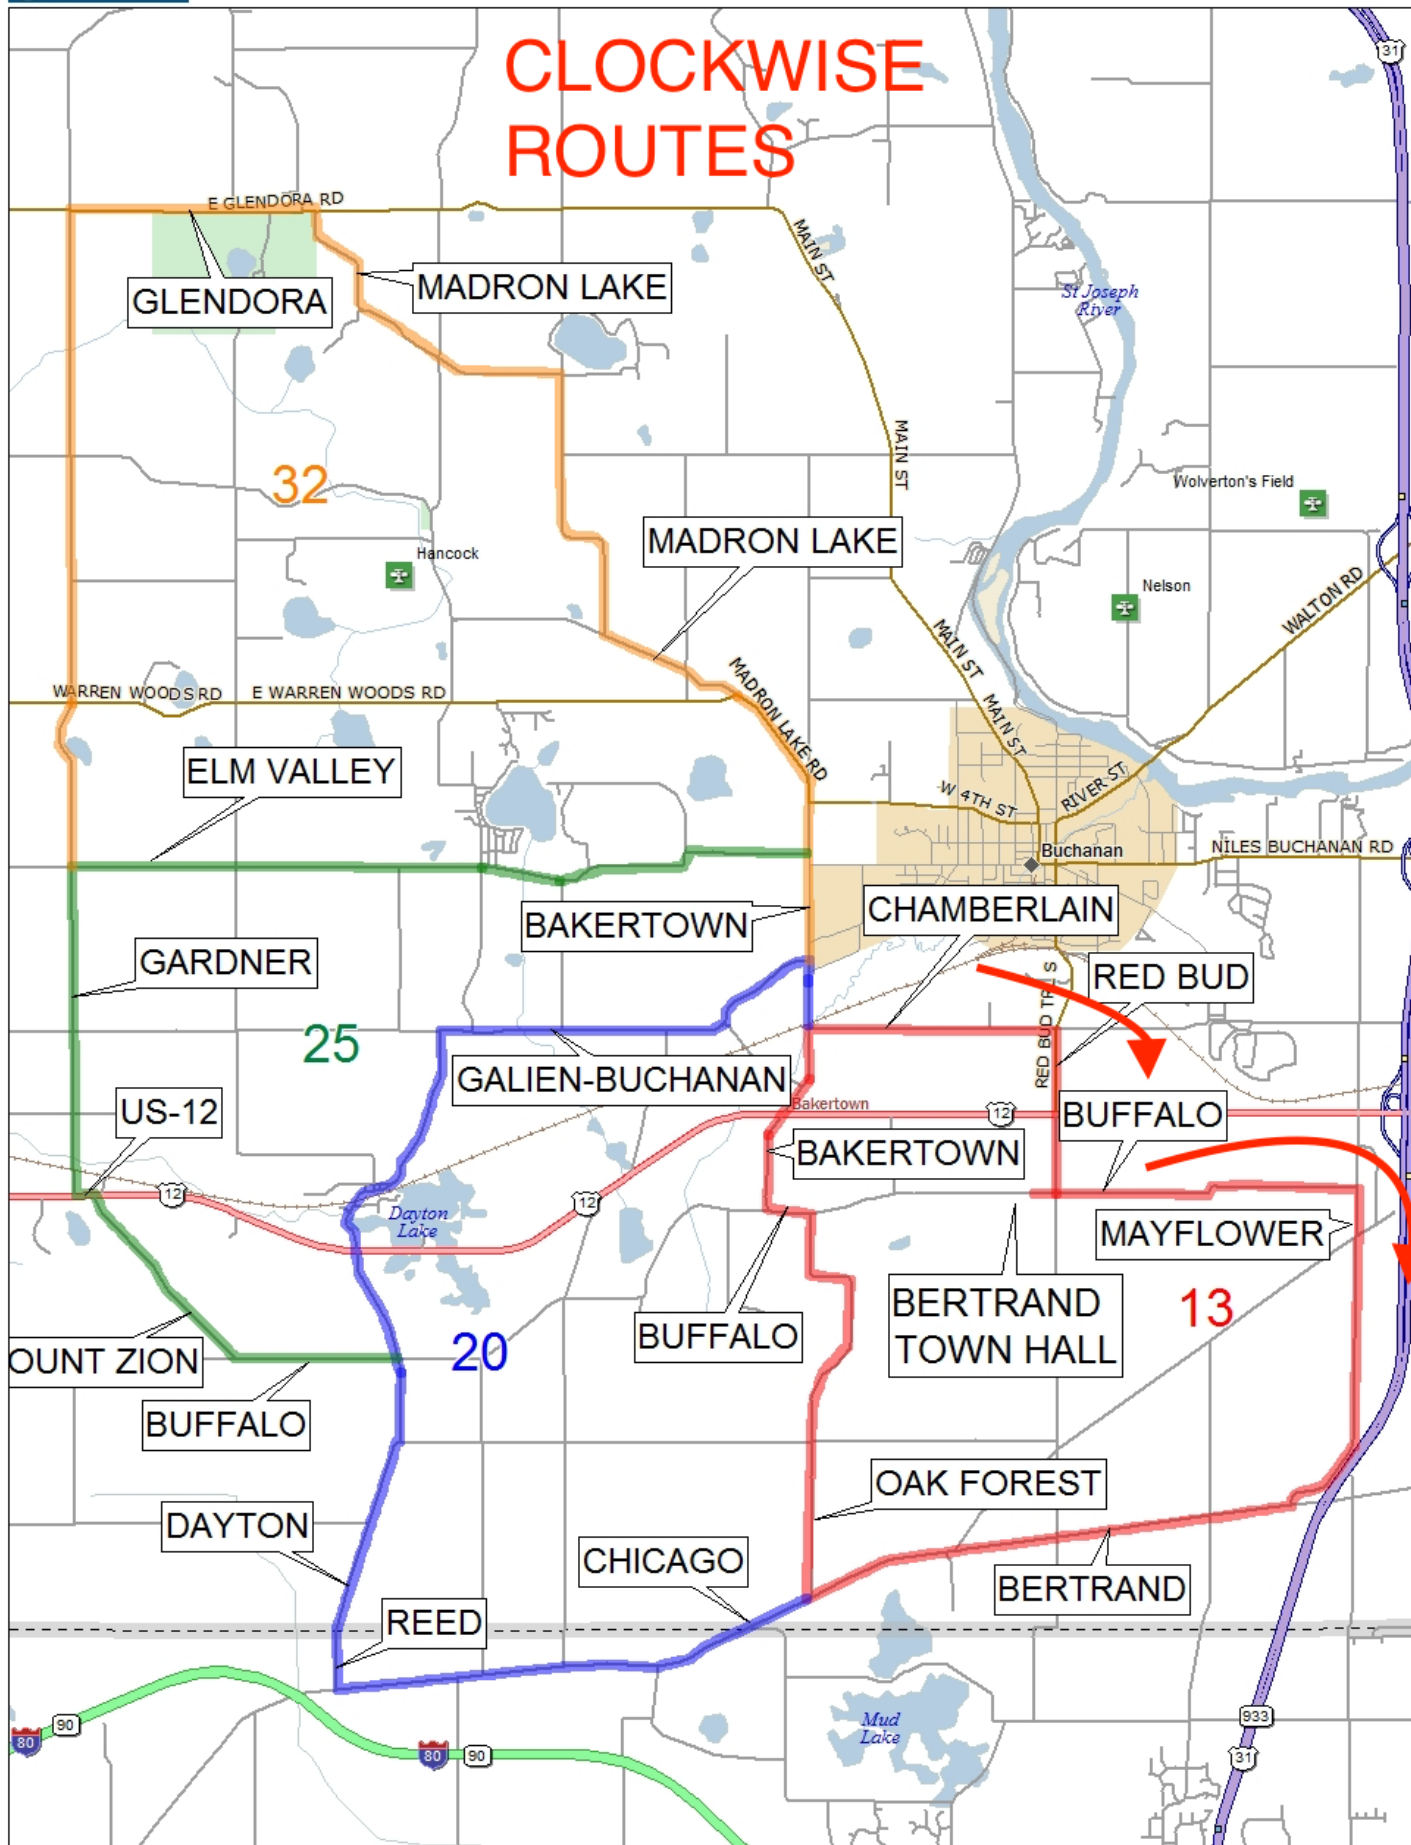

CLOCKWISE ROUTES

Data use subject to license.

© DeLorme. DeLorme Street Atlas USA® 2012.

www.delorme.com

Bertrand: Bertrand Town Hall (Buffalo Rd, just west of Redbud)

13 MILES

East on BUFFALO
R MAYFLOWER
R BERTRAND
R OAK FOREST
L BUFFALO
R BAKERTOWN
R CHAMBERLAIN
R REDBUD
R BUFFALO

20 MILES

East on BUFFALO
R MAYFLOWER
R BERTRAND
R REED/DAYTON
R GALIEN-
 BUCHANAN
R BAKERTOWN
L CHAMBERLAIN
R REDBUD
R BUFFALO

25 MILES

East on BUFFALO
R MAYFLOWER
R BERTRAND
R REED/DAYTON
L BUFFALO
R MOUNT ZION
L US-12
R GARDNER
R ELM VALLEY
R BAKERTOWN
L CHAMBERLAIN
R REDBUD
R BUFFALO

33 MILES

East on BUFFALO
R MAYFLOWER
R BERTRAND
R REED/DAYTON
L BUFFALO
R MOUNT ZION
L US-12
R GARDNER
R GLENDORA
R MADRON LAKE
L MADRON LAKE
R BAKERTOWN
L CHAMBERLAIN
R REDBUD
R BUFFALO