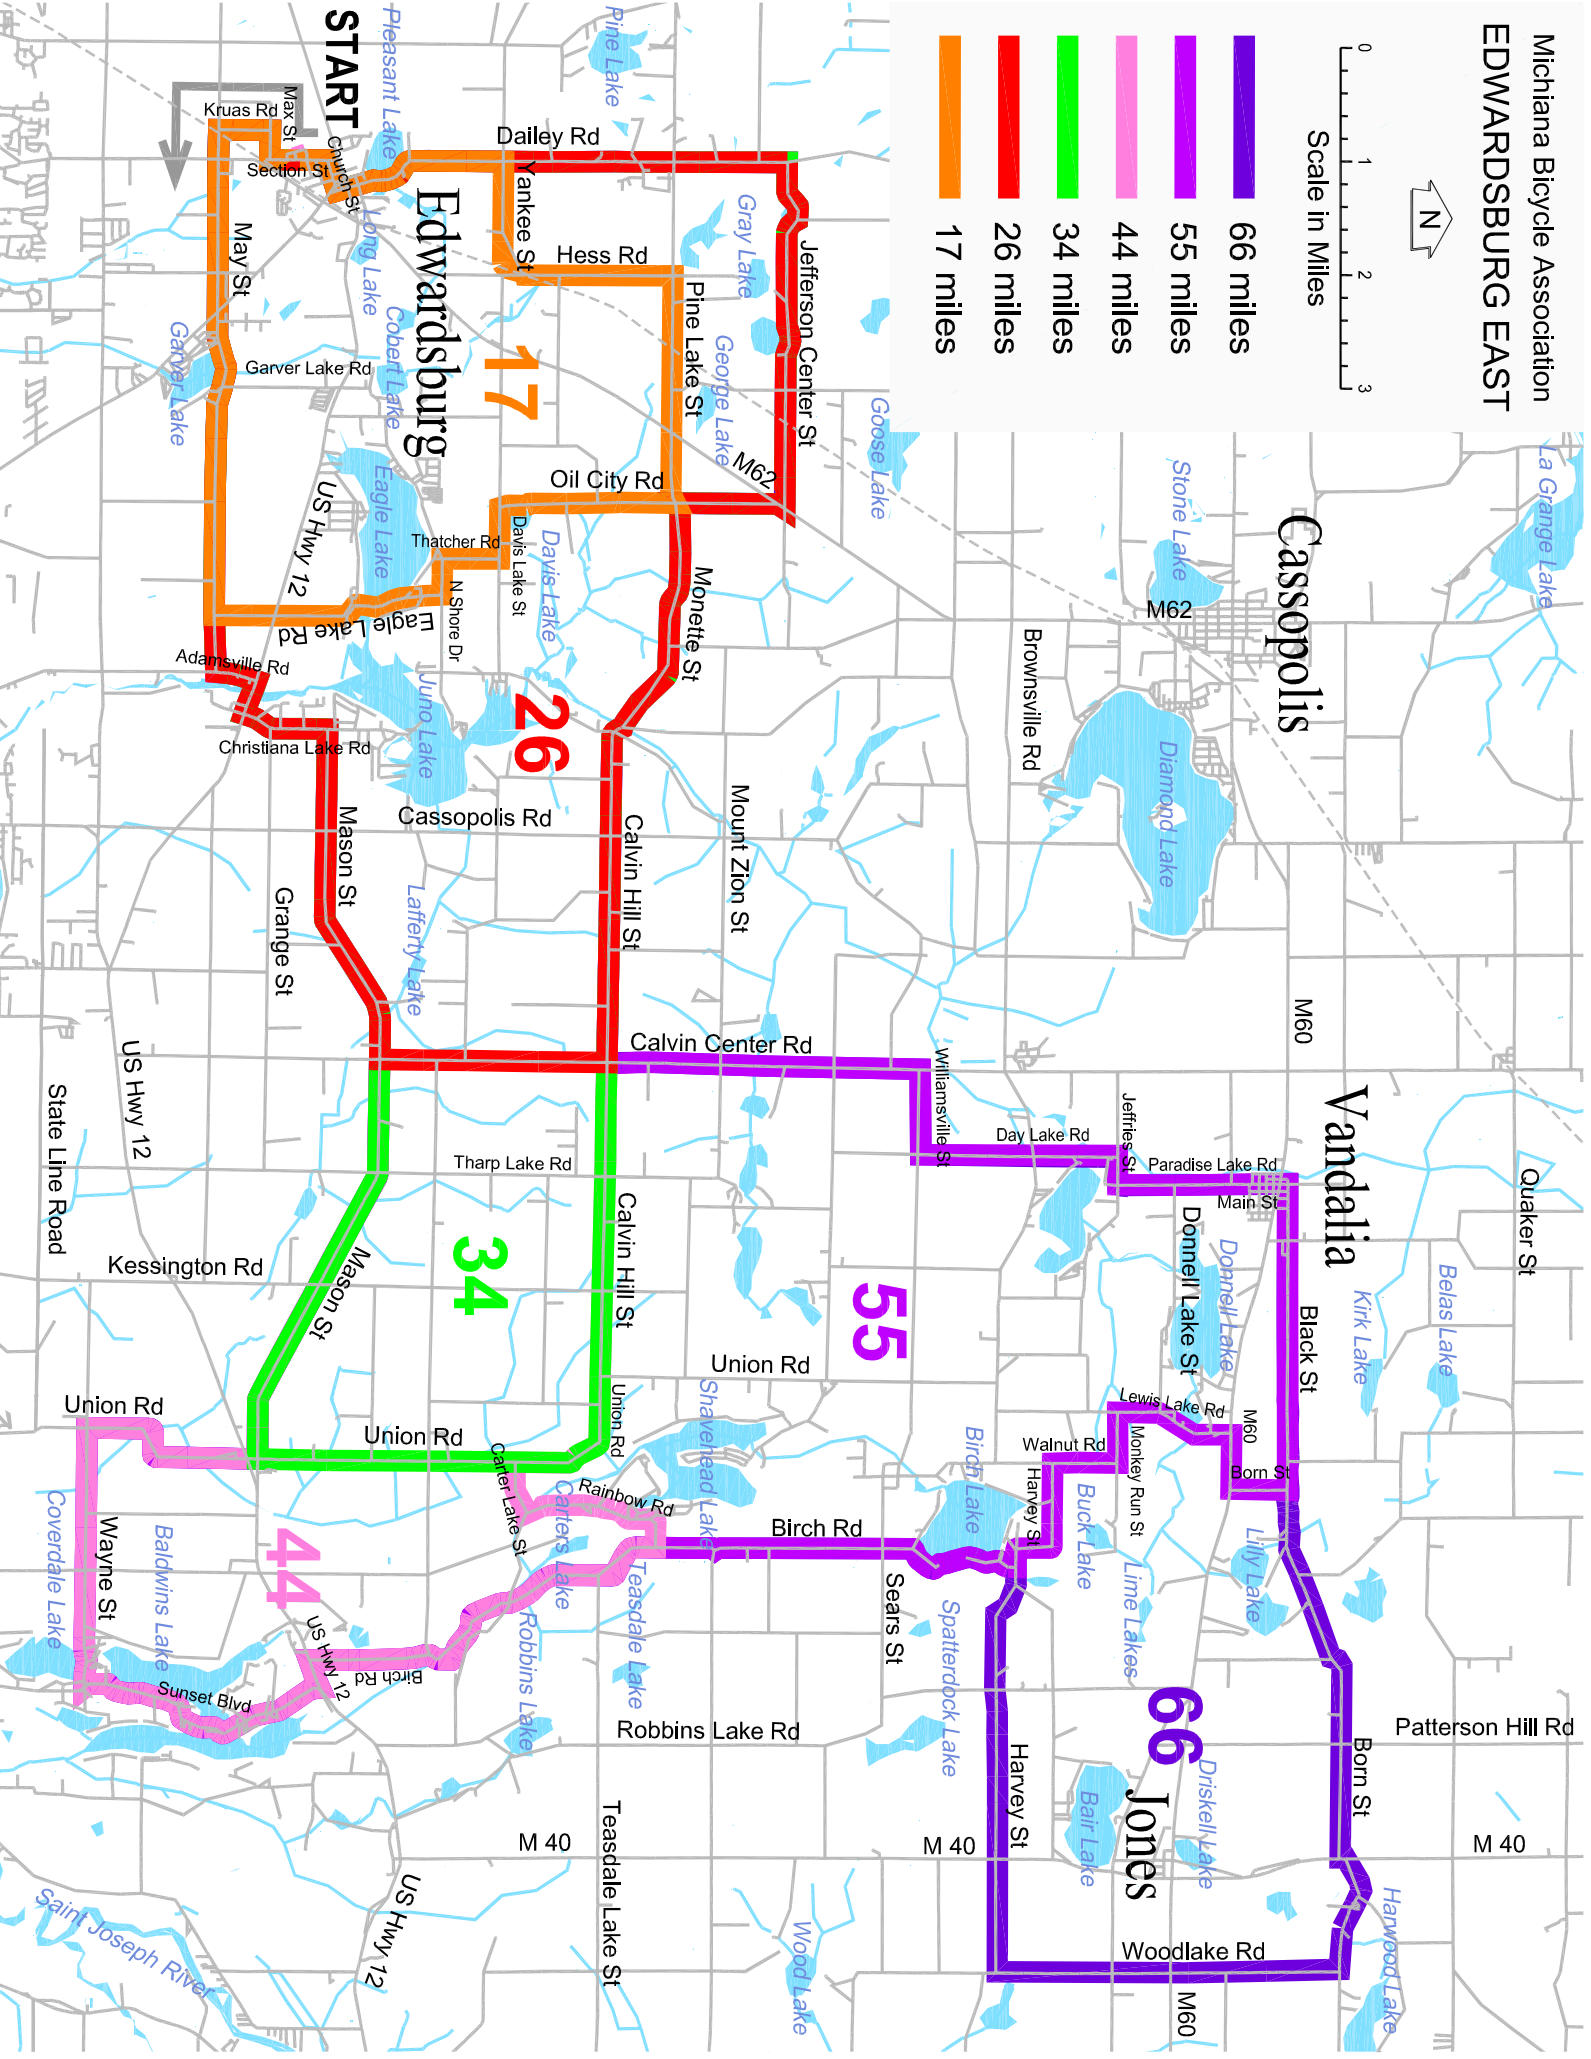

- █ 66 miles
- █ 55 miles
- █ 44 miles
- █ 34 miles
- █ 26 miles
- █ 17 miles

**Edwardsburg East: park at the high school (69410 Section Street), the southernmost school on Section St, south of US-12.**

**55 MILES**

SOUTH ON SECTION  
R MAX  
L KRAUS  
L MAY  
L ADAMSVILLE  
R US-12  
L CHRISTIANA LAKE  
R MASON  
R UNION  
L WAYNE  
L SUNSET  
L US-12  
R BIRCH  
L HARVEY  
R WALNUT  
L MONKEY RUN  
R LEWIS LAKE  
R MI-60

**26 MILES**

SOUTH ON SECTION  
R MAX  
L KRAUS  
L MAY  
L ADAMSVILLE  
R US-12  
L CHRISTIANA LAKE  
R MASON  
L CALVIN CENTER  
L CALVIN HILL  
L MONETTE  
R OIL CITY  
L JEFFERSON CENTER  
L JEFFERSON CENTER  
L DAILEY/CASS  
R CHURCH  
L SECTION

**17 MILES**

SOUTH ON SECTION  
R MAX  
L KRAUS  
L MAY  
L EAGLE LAKE  
L NORTH SHORE  
R THATCHER  
L DAVIS LAKE  
R OIL CITY  
L PINE LAKE  
L HESS  
R YANKEE  
L DAILEY/CASS  
R CHURCH  
L SECTION

**Rest stops: Sunset & US-12 @ Sunset (44-66 mis.); Vandalia (44-66)**